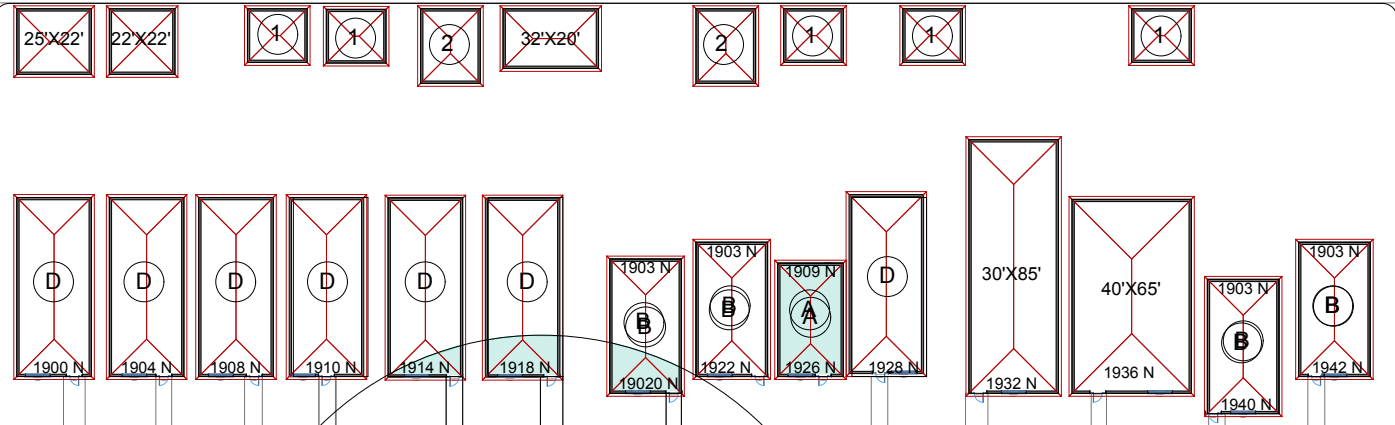

TC ARCHITECTURE INC.  
565 COBBLESTONE LANE  
BUFFALO GROVE, IL 60089

F10 HOUSE  
ESHERICK HONISEY DODGE & DAVIS  
ARCHITECTURE INC.  
SAN FRANCISCO, CA

PAGE 1 of 10"

FULL

DATE

TREVOR CADIZ

STEVENSON HIGH SCHOOL  
TECHNOLOGY EDUCATION DEPARTMENT  
TECHNICAL DRAWING PROGRAM  
ADVANCED TECHNICAL DRAWING

KEELER AVE.

CORTLAND AVE.

ARMITAGE AVE.

TYPICAL LEVEL OF DETAIL