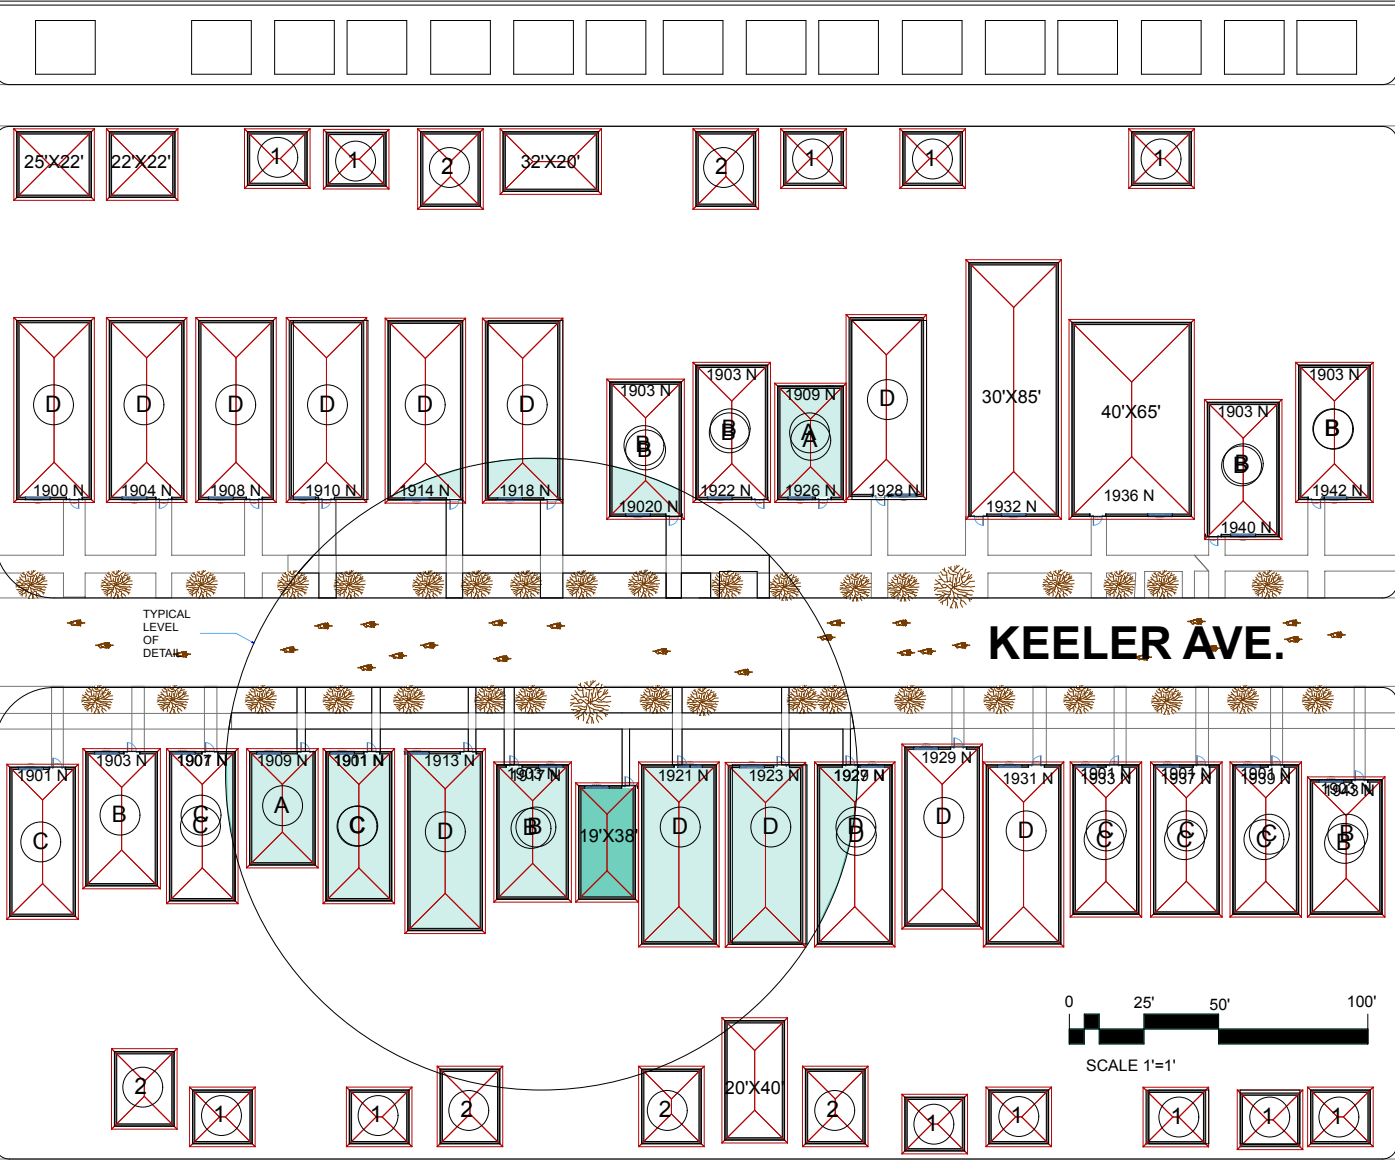

TC ARCHITECTURE INC.  
565 COBBLESTONE LANE  
BUFFALO GROVE, IL 60089

F10 HOUSE  
ESHERICK HONISEY DODGE & DAVIS  
ARCHITECTURE INC.  
SAN FRANCISCO, CA

PAGE 1 of 10"

FULL

DATE

TREVOR CADIZ

STEVENSON HIGH SCHOOL  
TECHNOLOGY EDUCATION DEPARTMENT  
TECHNICAL DRAWING PROGRAM  
ADVANCED TECHNICAL DRAWING

KEELER AVE.

CORTLAND AVE.

ARMITAGE AVE.

TYPICAL LEVEL OF DETAIL