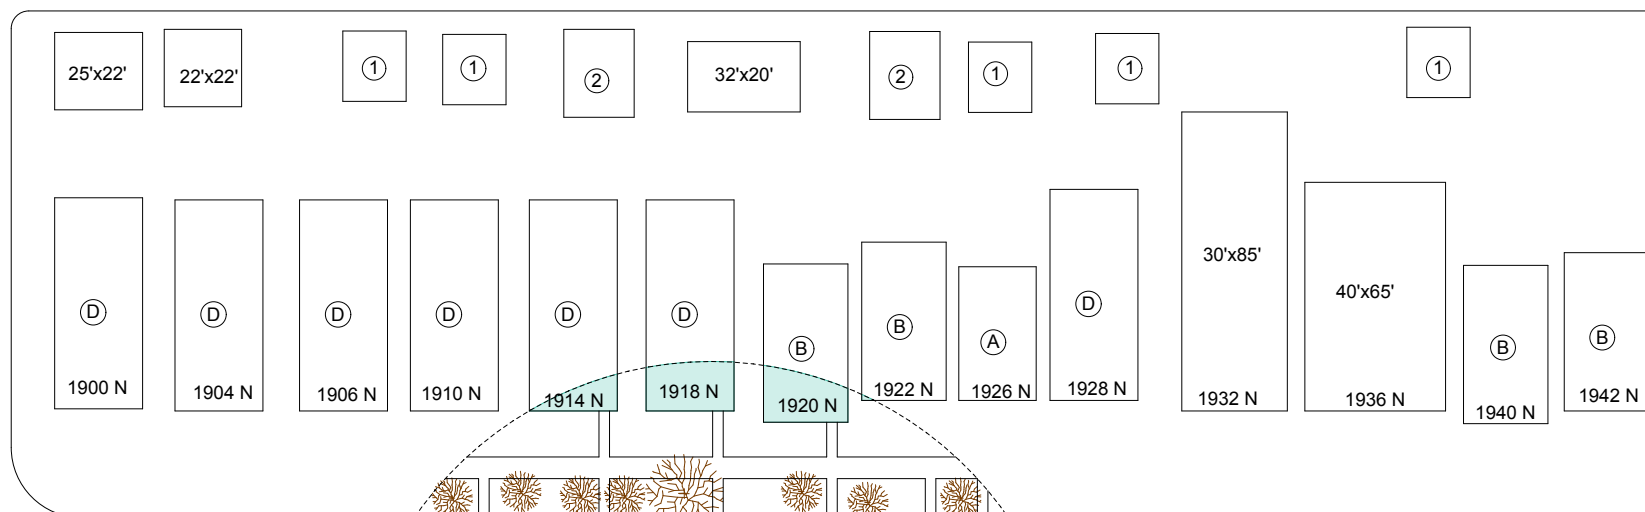

EVERYDAY BUSINESS  
4861 STONE CREEK N. IRVINE, CA.  
92620  
1-800-ED0-0001, everyday  
business@aol.net

F10 House  
1919 North Keeler, Chicago, IL

STEVENSON HIGH SCHOOL  
TECHNOLOGY EDUCATION DEPARTMENT  
TECHNICAL DRAWING PROGRAM  
ADVANCED TECHNICAL DRAWING

KEELER AVE.