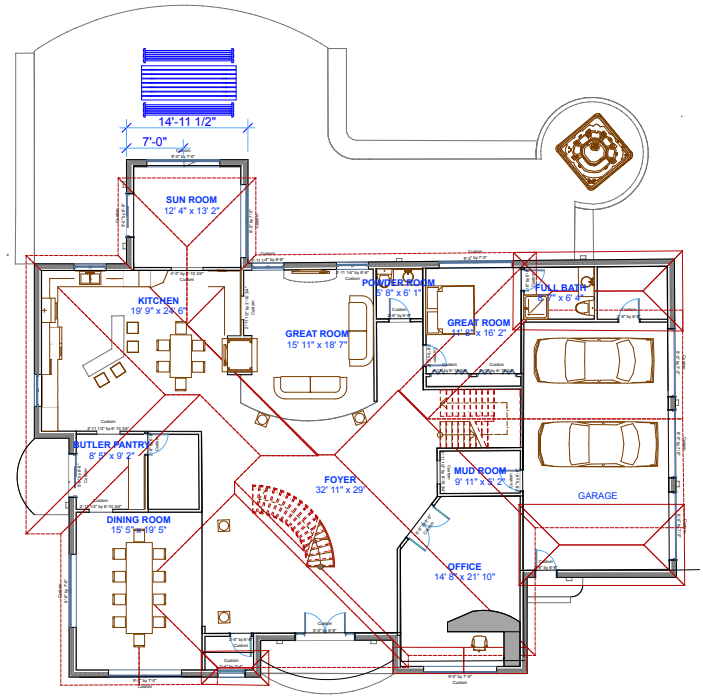

PROVIDENCE ENTERPRISES
 23333 PROVIDENCE DRIVE
 THUNDER CITY, OK 10495

CUSTOM BLOCK

PAGE 1 OF 1

KELSEY GOLDSTEIN

STEVENSON HIGH SCHOOL
 TECHNOLOGY EDUCATION DEPARTMENT
 TECHNICAL DRAWING PROGRAM
 ADVANCED TECHNICAL DRAWING

A3 ELEVATION

A2 ELEVATION

A4 ELEVATION

A1 ELEVATION