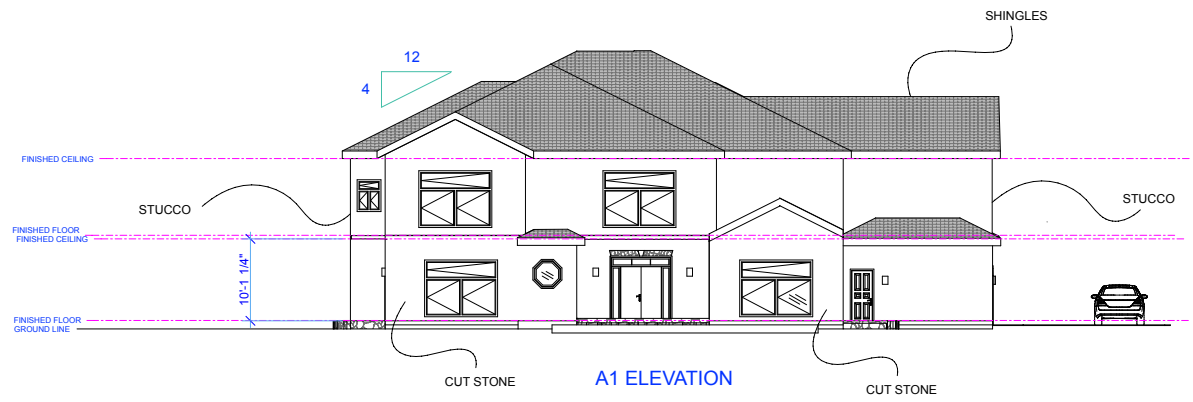

PROVIDENCE ENTERPRISES
 23333 PROVIDENCE DRIVE
 THUNDER CITY, OK 10495

CUSTOM BLOCK

PAGE 1 OF 1

KELSEY GOLDSTEIN

STEVENSON HIGH SCHOOL
 TECHNOLOGY EDUCATION DEPARTMENT
 TECHNICAL DRAWING PROGRAM
 ADVANCED TECHNICAL DRAWING

A3 ELEVATION

A2 ELEVATION

A4 ELEVATION

A1 ELEVATION