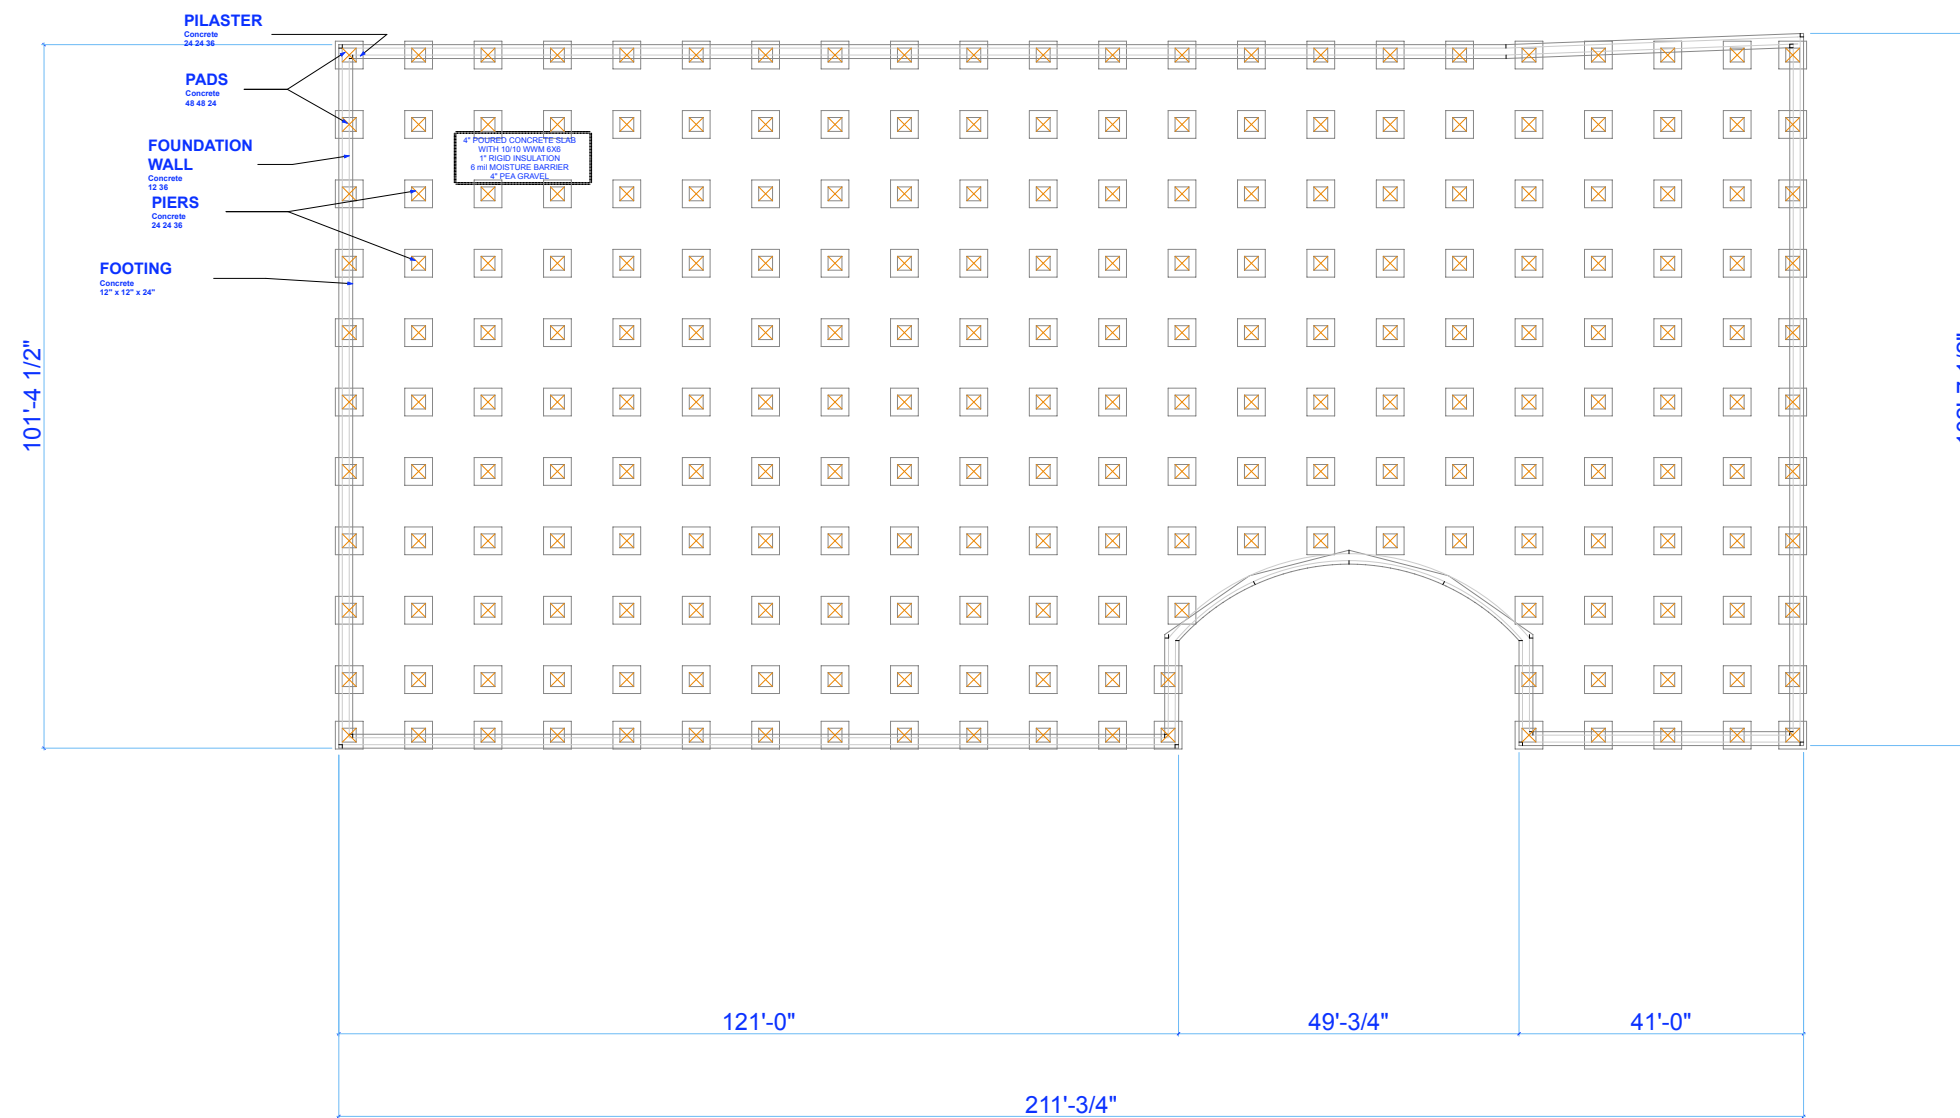

DUDE WTF ARCHITECTURE
1337 Awesome Drive
Lincolnshire IL, 60069

FOUNDATION PLAN
Allota Vagienna
Lincolnshire IL, 60069

STEVENSON HIGH SCHOOL
TECHNOLOGY EDUCATION DEPARTMENT
TECHNICAL DRAWING PROGRAM
ADVANCED TECHNICAL DRAWING