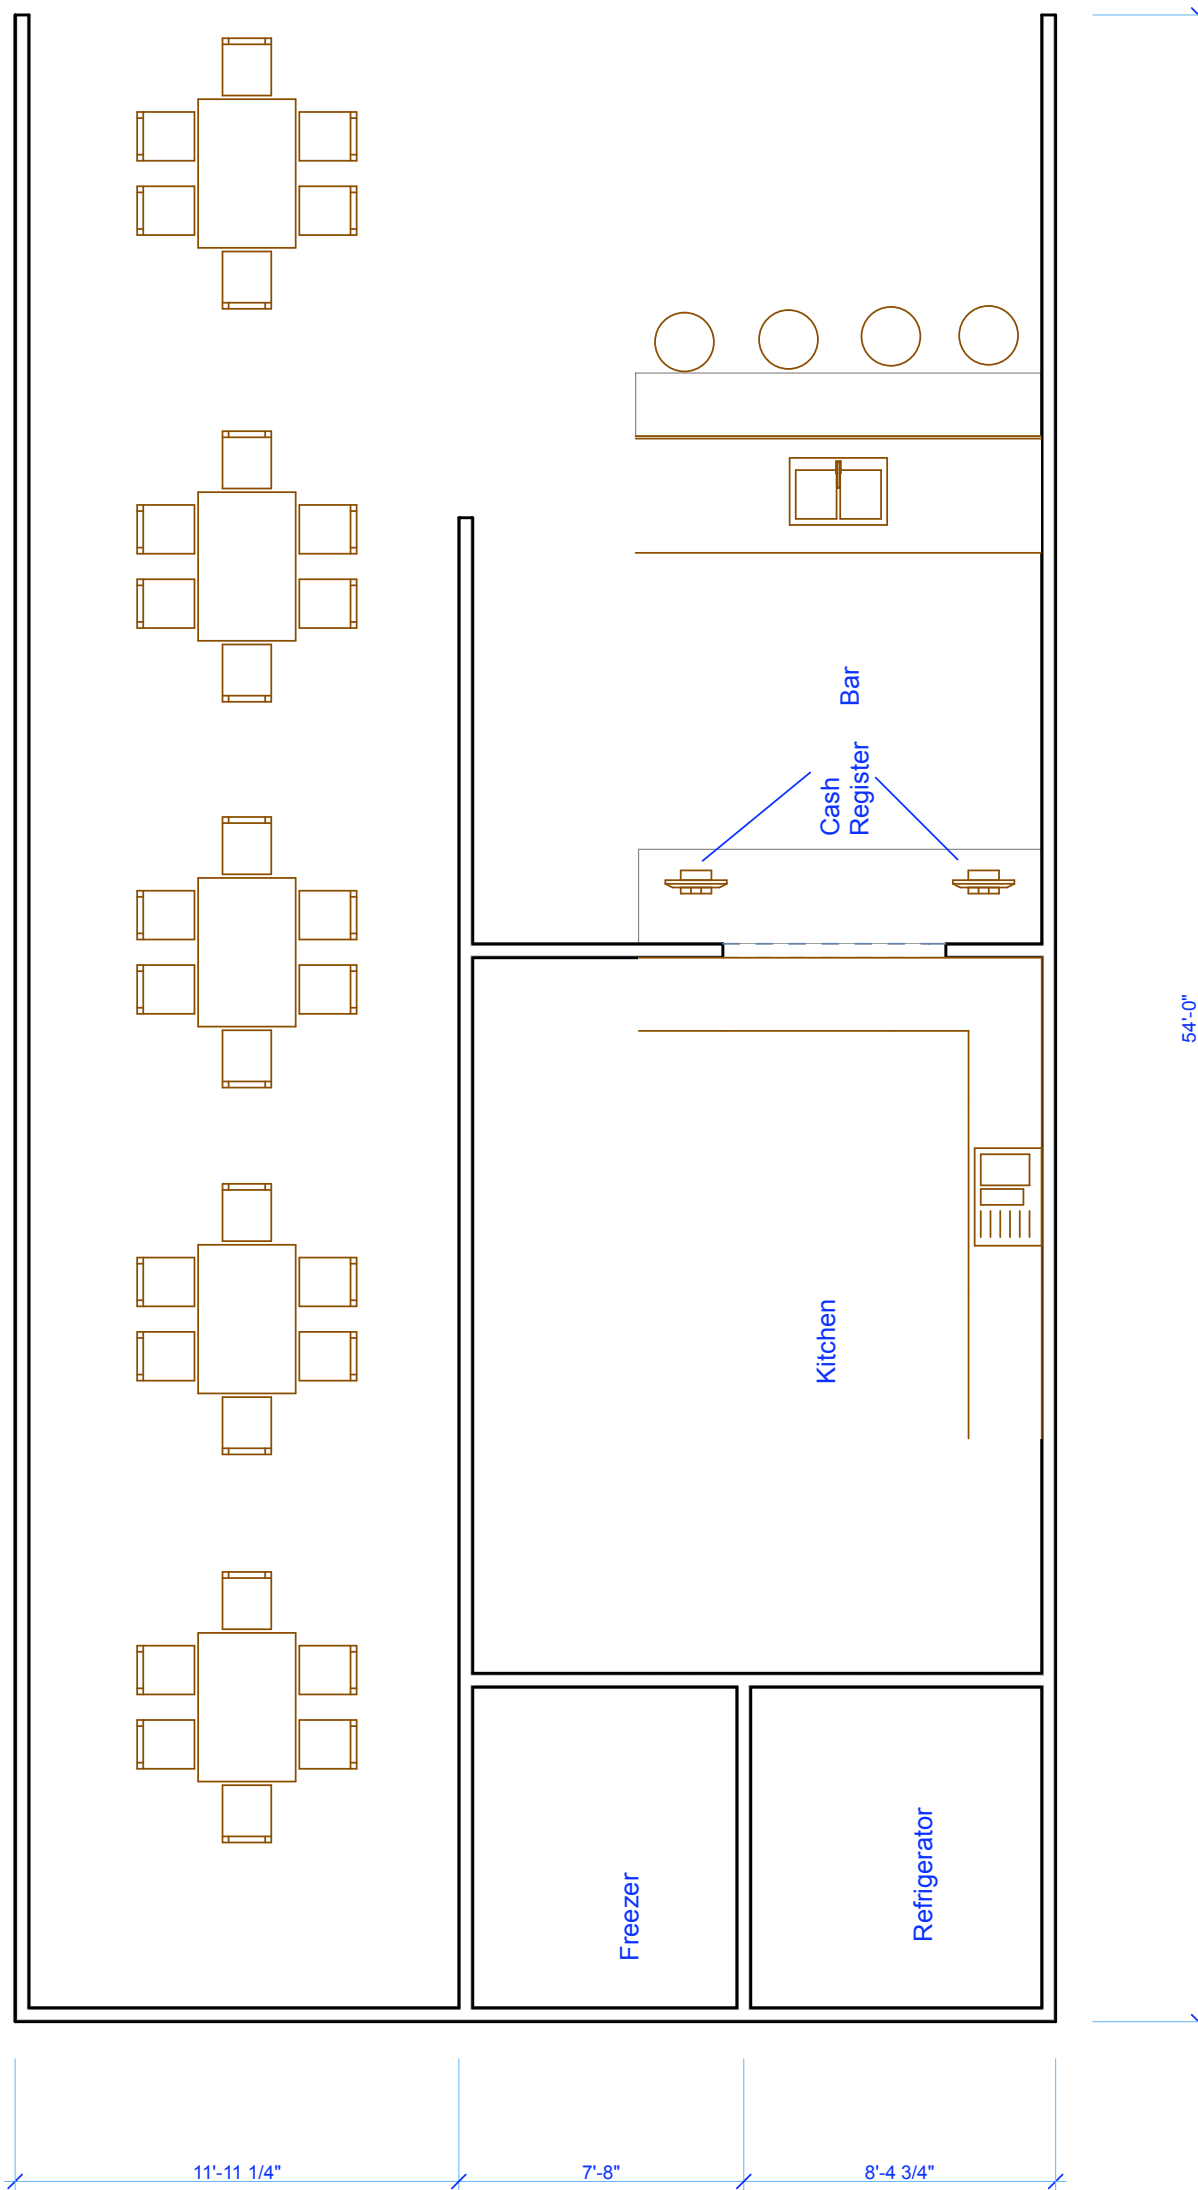

Cafe

STEVENSON HIGH SCHOOL
 TECHNOLOGY EDUCATION DEPARTMENT
 TECHNICAL DRAWING PROGRAM
 ADVANCED TECHNICAL DRAWING

LONDON
KOWALSKI

10/05/09

1/4" = 1'

"PAGE 1 of 10"

LJK ARCHITECTURE

360 BUTTERNUT DR
 BUFFALO GROVE, IL 60089